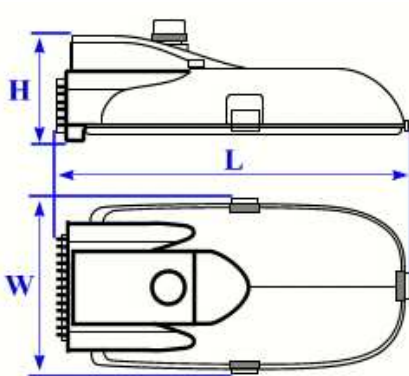

#### Features

- ◆ Die cast aluminum housing with separate lamp and ballast chambers for excellent heat dissipation.
- ◆ Powder coated finish for corrosion-resistance - Tool-less entry, built-in levelling devices.
- ◆ Streamlined contours for low wind resistance with adjustable pole angle.
- ◆ Pole size to 60 mm (2.36") - Spring washers on pole clamps for easy installation.
- ◆ Available with flat tempered glass or UV stabilized polycarbonate contoured lenses.
- ◆ IP 65 rating suitable for outdoor use (moisture resistant fixture).
- ◆ EPA Ratings: 40/55/70/80=1.88 ft<sup>2</sup>, 100/120/150=2.48 ft<sup>2</sup>

#### Lamp and Ballast

- ◆ Globals 40W to 150W rectangular induction lamps feature high lighting efficiency.
- ◆ Note: Total energy consumption=fixture wattage+5% for ballast overhead.
- ◆ Estimated lifespan 100,000 hours.
- ◆ Electronic ballast features high power factor (>0.95), flicker free, instant on/instant re-strike.
- ◆ Engineered to operate efficiently at +130F - Cold weather certified to -40 F

### DIMENSIONS

#### GLNJ 40-150 WATTS

H = 278.9 mm (10.98")

L = 688.4 mm (27.10")

W = 385.6 mm (15.18")