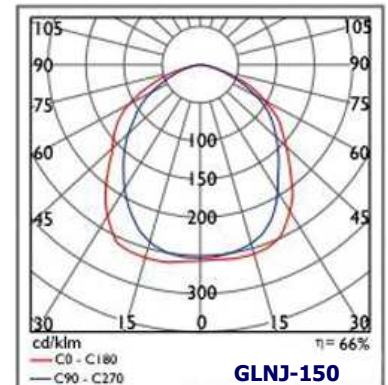

PHOTOMETRICS

GLNJ - 40/55/70/80/100/150

FIXTURE SPECIFICATIONS

Global Code	Type	Lamp	Voltage	Color Temperature	Note
GLNJ-40/55	Roadway Lighting	40W/55W	120~277 *208~347 Coming Soon	6,500K Color temperatures of 4100K or 5,000K available by special order	Available with flat tempered glass or UV stabilized polycarbonate contoured lenses
GLNJ-70/80		70W/80W			
GLNJ-100/120		100W/120W			
GLNJ-150		150W