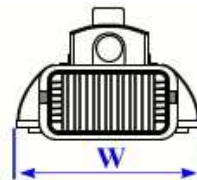

#### Features

- ◆ Die cast aluminum housing with separate lamp and ballast chambers for excellent heat dissipation.
- ◆ Powder coated finish for corrosion-resistance - Tool-less entry, built-in levelling devices.
- ◆ Streamlined contours for low wind resistance with adjustable pole angle.
- ◆ Pole size to 60 mm (2.36") - Spring washers on pole clamps for easy installation.
- ◆ Available with flat tempered glass or UV stabilized polycarbonate contoured lenses.
- ◆ IP 65 rating suitable for outdoor use (moisture resistant fixture).
- ◆ EPA Ratings: 40/55/70/80=1.88 ft<sup>2</sup>, 100/120/150=2.48 ft<sup>2</sup>

### DIMENSIONS